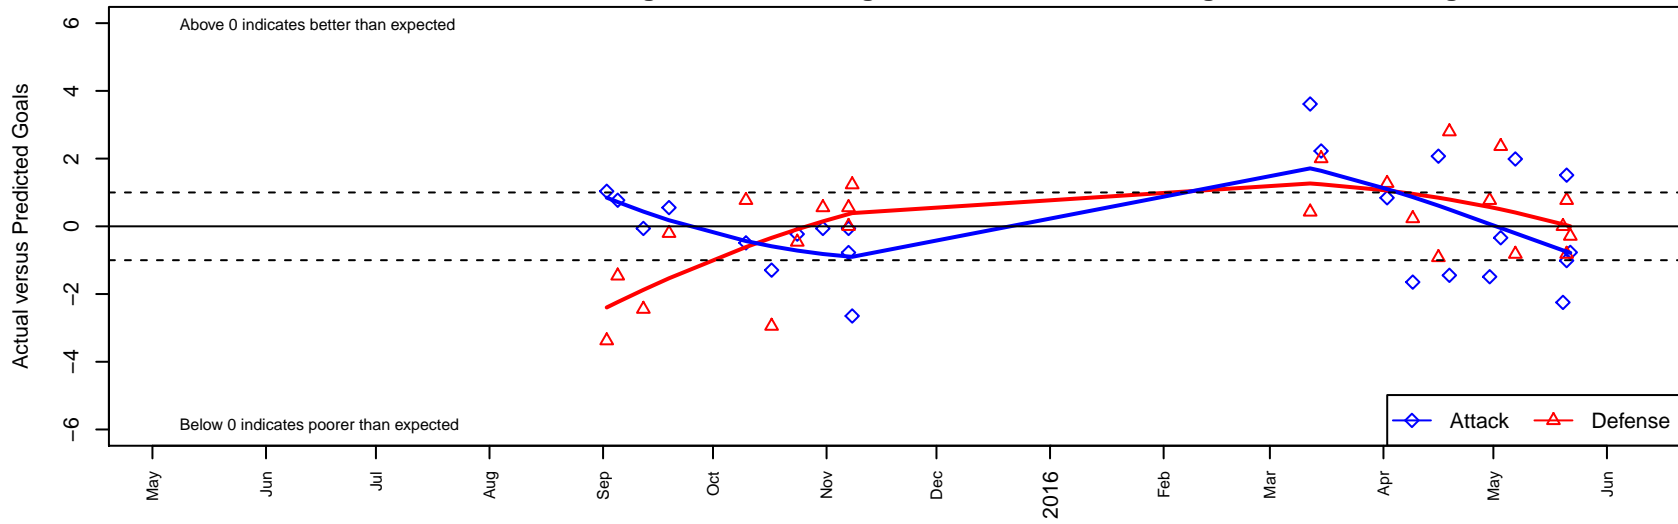

# Idaho Rush Black B04

Idaho Rush Soccer  
 Boise, ID  
 B04 total strength=486  
 attack=0.4 defense=0.28  
 fall league = Idaho D3 U11 North U11  
 spr league = Spr Idaho D3 U11 South U11

alt names used:  
 IDAHO RUSH BLACK  
 IDAHO RUSH BLACK  
 IDAHO RUSH BLACK  
 IDAHO RUSH BLACK (ID)

Venues played:  
 2015 Idaho D3 U11 North U11  
 2015 FC Nova Fall Showcase U11B King  
 2015 Spr Idaho D3 U11 South U11  
 2015 ID Directors Cup U11B Silver East U11

**Idaho Rush Black B04**  
 Dots are actual minus expected GF (blue circles) and GA (red triangles).  
 Blue line is smoothed change in attack strength. Red is smoothed change in defense strength.

**attack and defense variance (black dot)  
relative to other teams  
and top 10 in region**

**attack and defense rating  
relative to others at age  
and all opponents in last 13 months**

**Performance relative to 13 month average**