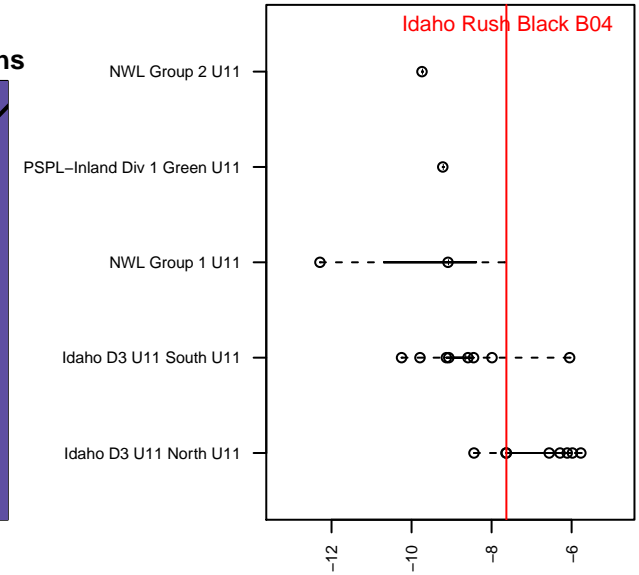

# Idaho Rush Black B04

Idaho Rush Soccer  
 Boise, ID  
 B04 total strength=486  
 attack=0.4 defense=0.28  
 fall league = Idaho D3 U11 North U11  
 spr league = Spr Idaho D3 U11 South U11

alt names used:  
 IDAHO RUSH BLACK  
 IDAHO RUSH BLACK  
 IDAHO RUSH BLACK  
 IDAHO RUSH BLACK (ID)

Venues played:  
 2015 Idaho D3 U11 North U11  
 2015 FC Nova Fall Showcase U11B King  
 2015 Spr Idaho D3 U11 South U11  
 2015 ID Directors Cup U11B Silver East U11

**Idaho Rush Black B04**  
 Dots are actual minus expected GF (blue circles) and GA (red triangles).  
 Blue line is smoothed change in attack strength. Red is smoothed change in defense strength.

**attack and defense variance (black dot)  
relative to other teams  
and top 10 in region**

**attack and defense rating  
relative to others at age  
and all opponents in last 13 months**

**Performance relative to 13 month average**