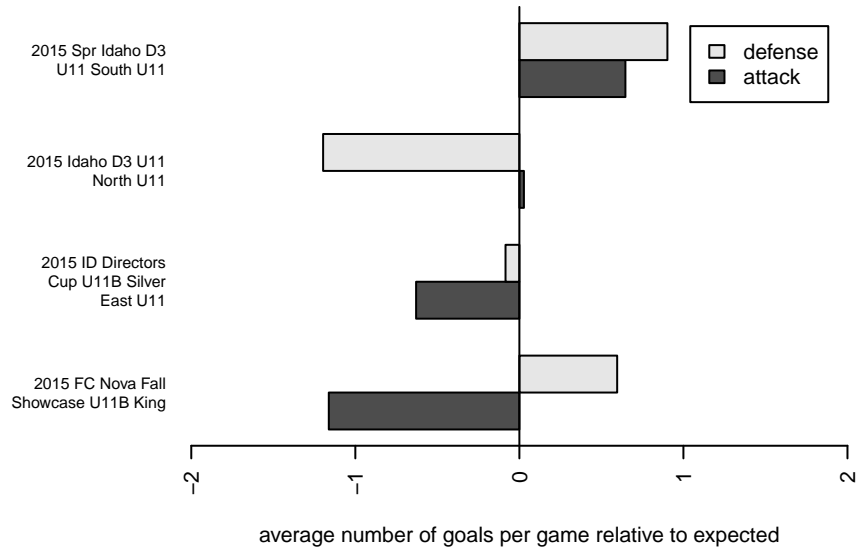

# Idaho Rush Black B04

Idaho Rush Soccer  
 Boise, ID  
 B04 total strength=486  
 attack=0.4 defense=0.28  
 fall league = Idaho D3 U11 North U11  
 spr league = Spr Idaho D3 U11 South U11

alt names used:  
 IDAHO RUSH BLACK  
 IDAHO RUSH BLACK  
 IDAHO RUSH BLACK  
 IDAHO RUSH BLACK (ID)

Venues played:  
 2015 Idaho D3 U11 North U11  
 2015 FC Nova Fall Showcase U11B King  
 2015 Spr Idaho D3 U11 South U11  
 2015 ID Directors Cup U11B Silver East U11

**Idaho Rush Black B04**  
 Dots are actual minus expected GF (blue circles) and GA (red triangles).  
 Blue line is smoothed change in attack strength. Red is smoothed change in defense strength.

**attack and defense variance (black dot)  
relative to other teams  
and top 10 in region**

**attack and defense rating  
relative to others at age  
and all opponents in last 13 months**

**Performance relative to 13 month average**